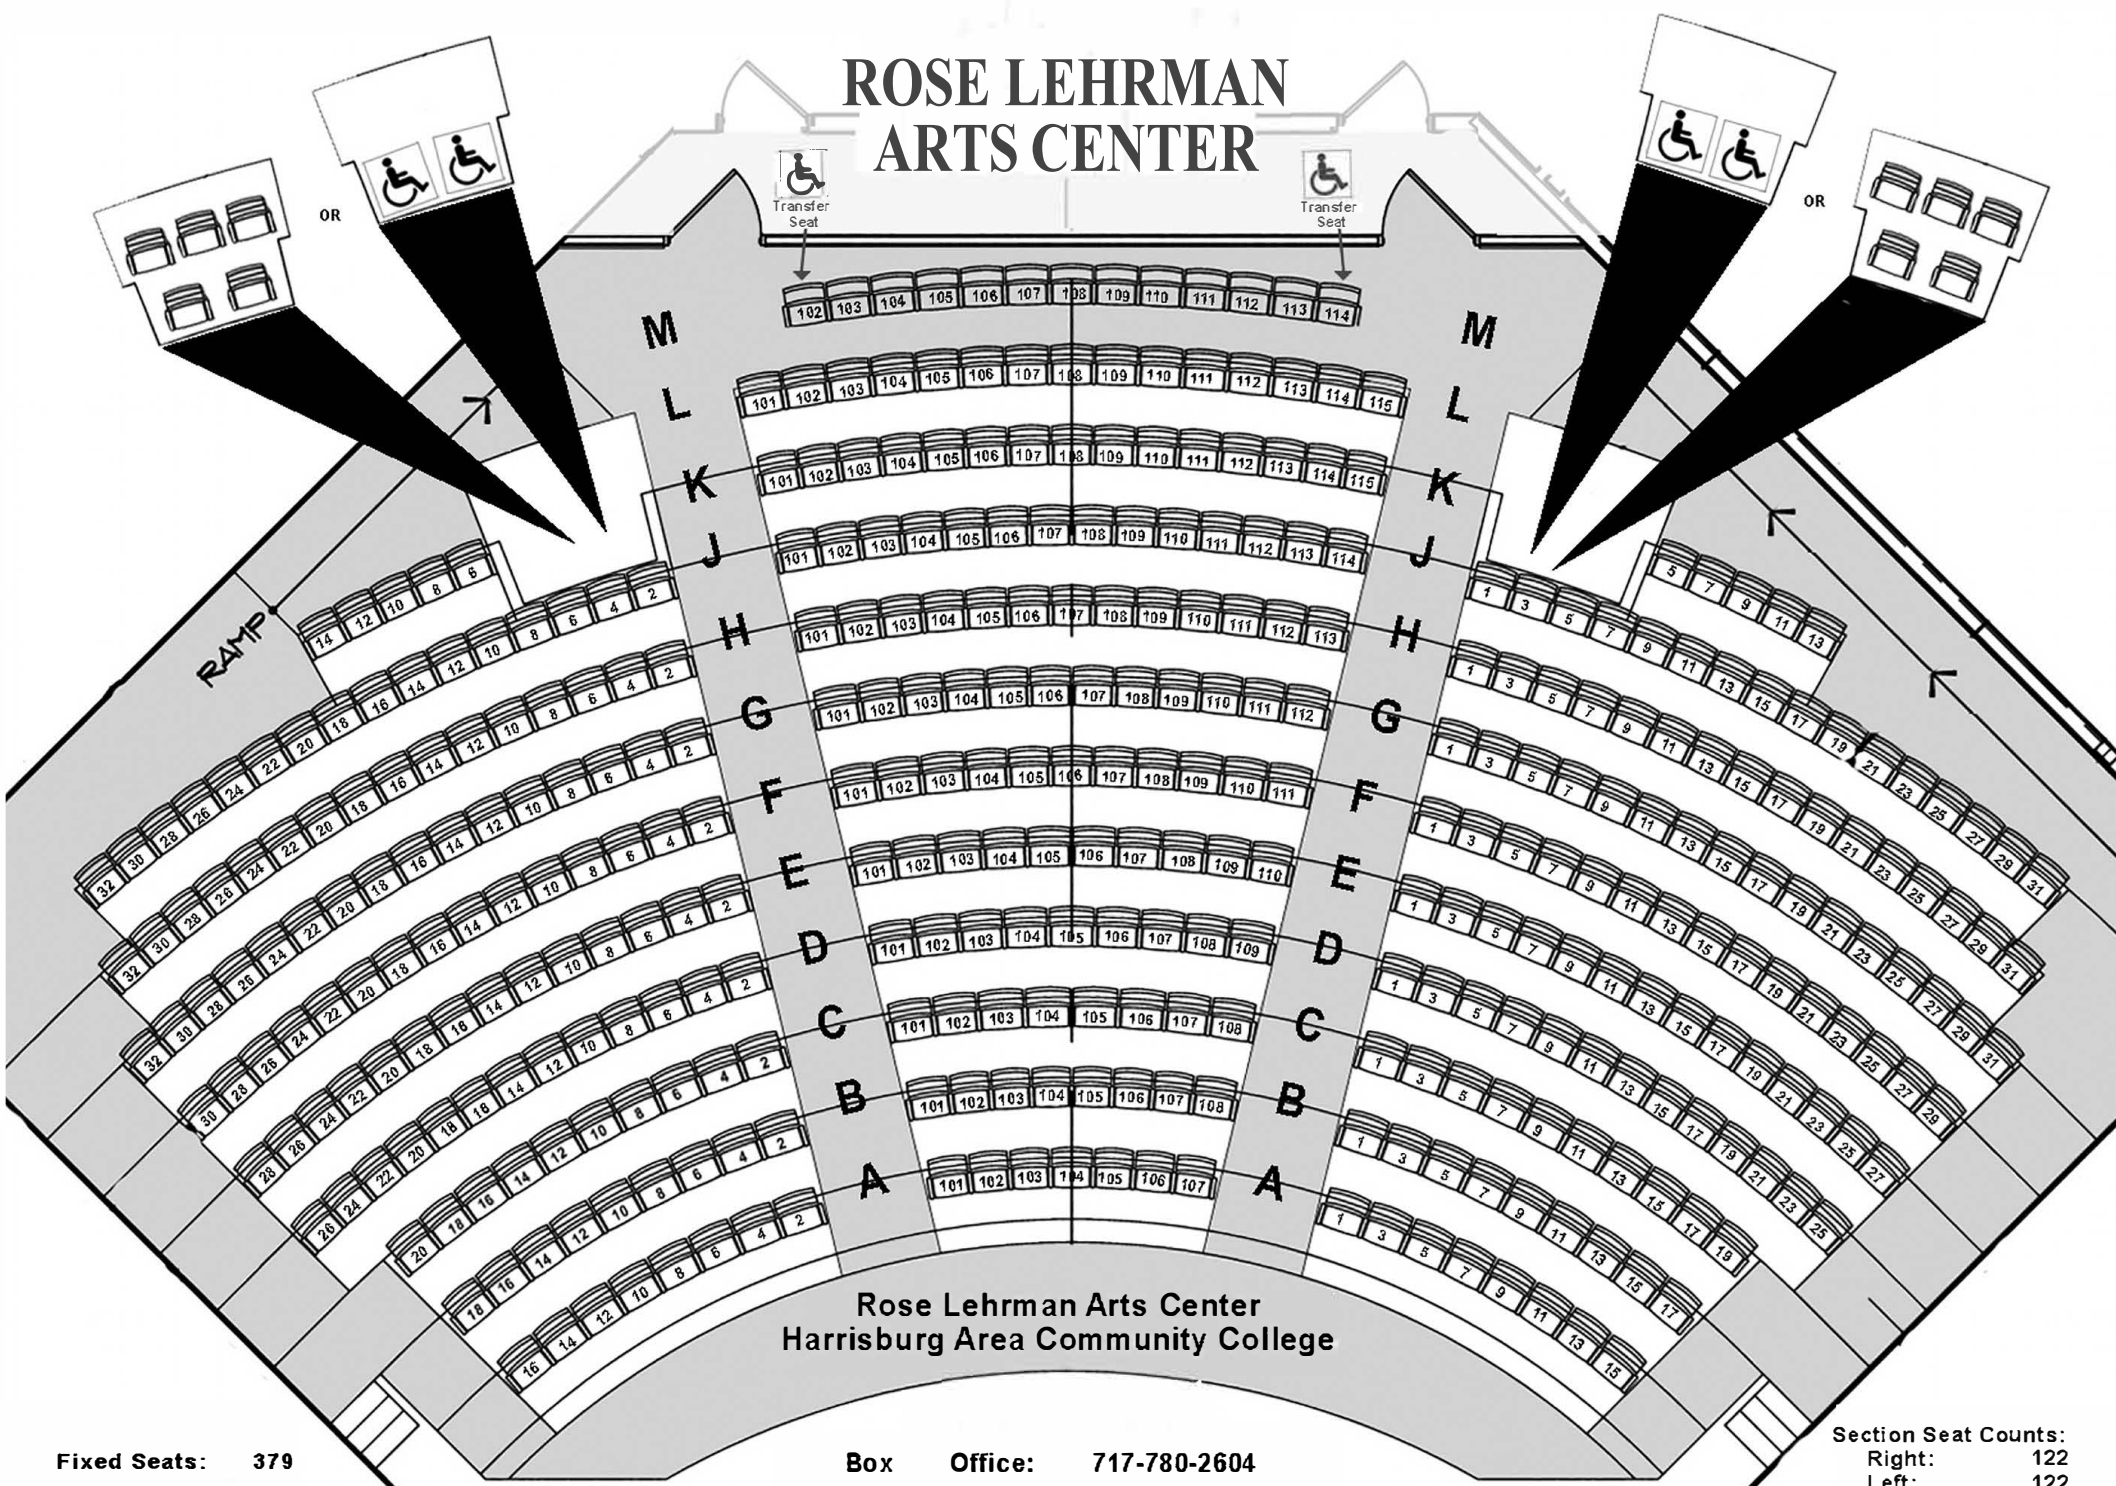

ROSE LEHRMAN ARTS CENTER

Fixed Seats: 379

Box Office: 717-780-2604

Technical Director: 717-780-3231

Section Seat Counts:
 Right: 122
 Left: 122
 Center: 135